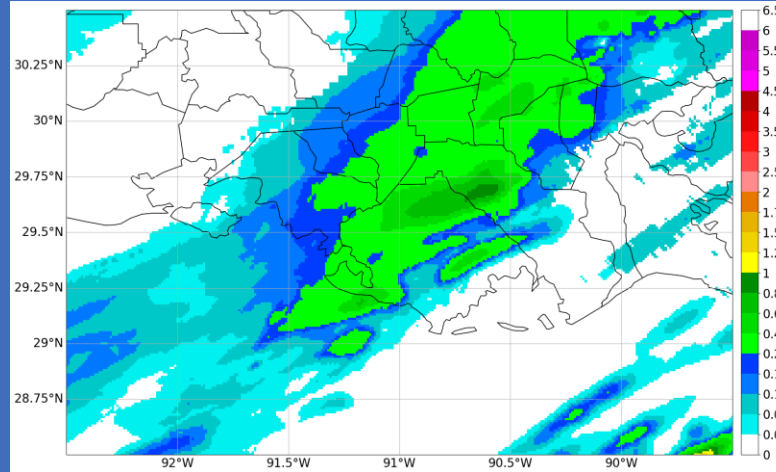

KLIX (orange) is shown in the previous Slidell and new Hammond location.

Southeast Louisiana QPE

December 2023

NEXRAD 1-hr QPE
without KLIX

1-hr QPE MRMS Multisensor data
(general truth)

Climavision[®] + NEXRAD 1-hr
QPE without KLIX

The KLIX NEXRAD radar was offline in December during a move from Slidell to Hammond. During this time rain occurred in Southeast Louisiana and was underestimated due to the temporary data void. Using Climavision's radar data from sites in Chauvin and Franklin, rainfall Quantitative Precipitation Estimation (QPE) aligned more accurately with MRMS data.