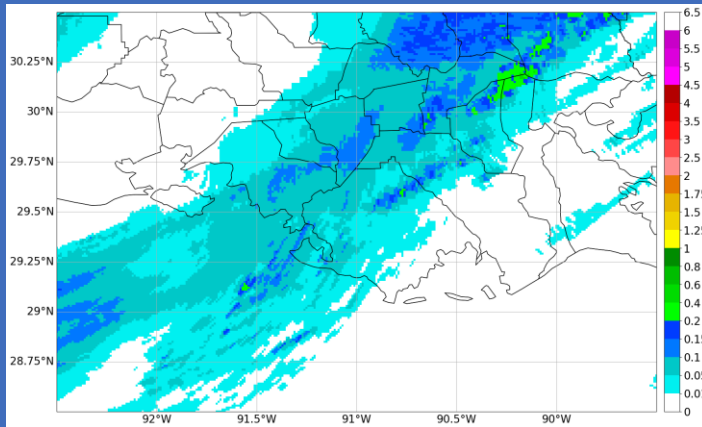

Radar Case Study

SOUTHEAST LOUISIANA QPE

SEE WHAT YOU'VE BEEN MISSING

CLIMAVISION RADAR IN CROSSVILLE, TN

Climavision has three radars currently installed in Louisiana – Franklin, St. Francisville, and Chauvin.

KLIX (orange) is shown in the previous Slidell and new Hammond location.

Southeast Louisiana QPE

December 2023

NEXRAD 1-hr QPE
without KLIX

1-hr QPE MRMS Multisensor data
(general truth)

Climavision[®] + NEXRAD 1-hr
QPE without KLIX

The KLIX NEXRAD radar was offline in December during a move from Slidell to Hammond. During this time rain occurred in Southeast Louisiana and was underestimated due to the temporary data void. Using Climavision's radar data from sites in Chauvin and Franklin, rainfall Quantitative Precipitation Estimation (QPE) aligned more accurately with MRMS data.