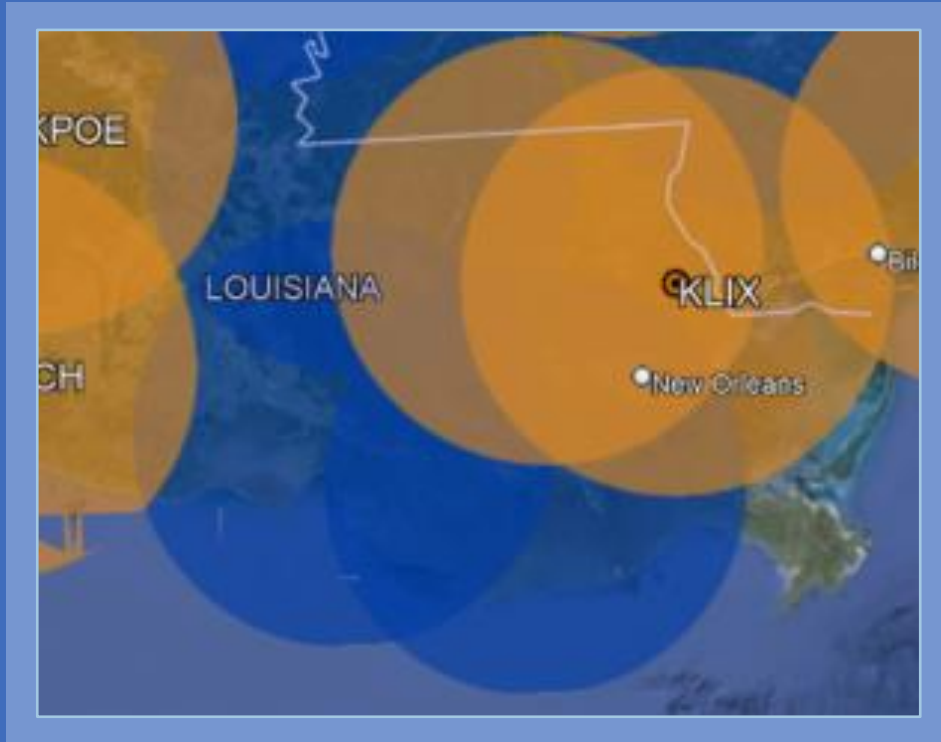

Radar Case Study

SOUTHEAST LOUISIANA QPE

SEE WHAT YOU'VE BEEN MISSING

CLIMAVISION RADAR IN CROSSVILLE, TN

Climavision has three radars currently installed in Louisiana – Franklin, St. Francisville, and Chauvin.

KLIX (orange) is shown in the previous Slidell and new Hammond location.

Southeast Louisiana QPE

December 2023

NEXRAD 1-hr QPE
without KLIX

1-hr QPE MRMS Multisensor data
(general truth)

Climavision[®] + NEXRAD 1-hr
QPE without KLIX

The KLIX NEXRAD radar was offline in December during a move from Slidell to Hammond. During this time rain occurred in Southeast Louisiana and was underestimated due to the temporary data void. Using Climavision's radar data from sites in Chauvin and Franklin, rainfall Quantitative Precipitation Estimation (QPE) aligned more accurately with MRMS data.