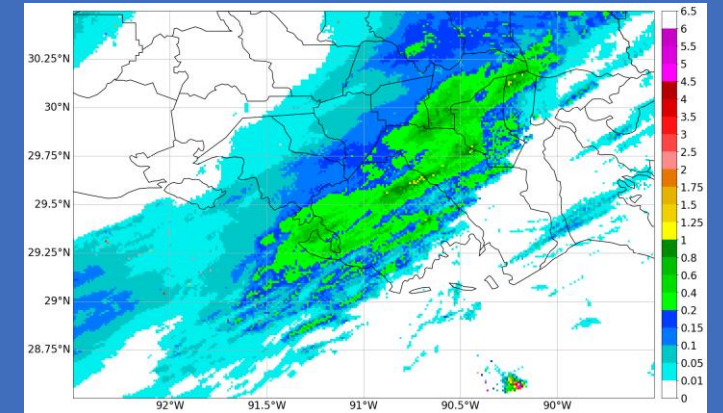

KLIX (orange) is shown in the previous Slidell and new Hammond location.

Southeast Louisiana QPE

December 2023

NEXRAD 1-hr QPE
without KLIX

1-hr QPE MRMS Multisensor data
(general truth)

Climavision[®] + NEXRAD 1-hr
QPE without KLIX

The KLIX NEXRAD radar was offline in December during a move from Slidell to Hammond. During this time rain occurred in Southeast Louisiana and was underestimated due to the temporary data void. Using Climavision's radar data from sites in Chauvin and Franklin, rainfall Quantitative Precipitation Estimation (QPE) aligned more accurately with MRMS data.